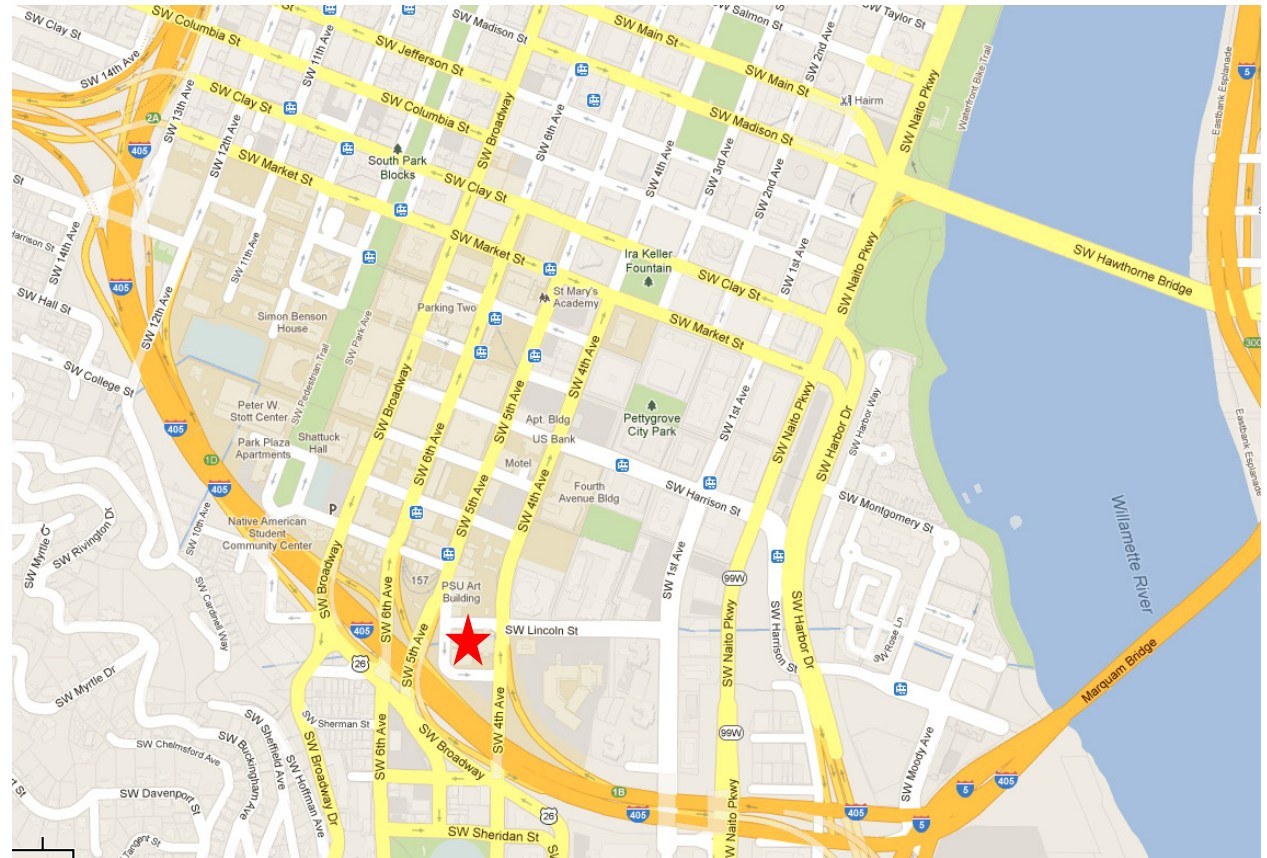

Visiting the Institute for Natural Resources - Portland

Institute for Natural Resources -
Portland
Science and Education Center,
Suite 140
2118 SW 5th Ave
Portland, OR 97201-4908

Directions:

The Science and Education Center is at the corner of SW 5th and SW Lincoln streets at the southern edge of the PSU campus. INR's offices are on the ground floor in suite 140, with the main door accessible from the sidewalk on the NW corner of the building.

The yellow and green MAX line station is across the street to the northwest, and several bus lines are nearby (see <https://trimet.org/home/> for full details). Street parking may be available, or see the PSU parking page at <https://www.pdx.edu/transportation>.