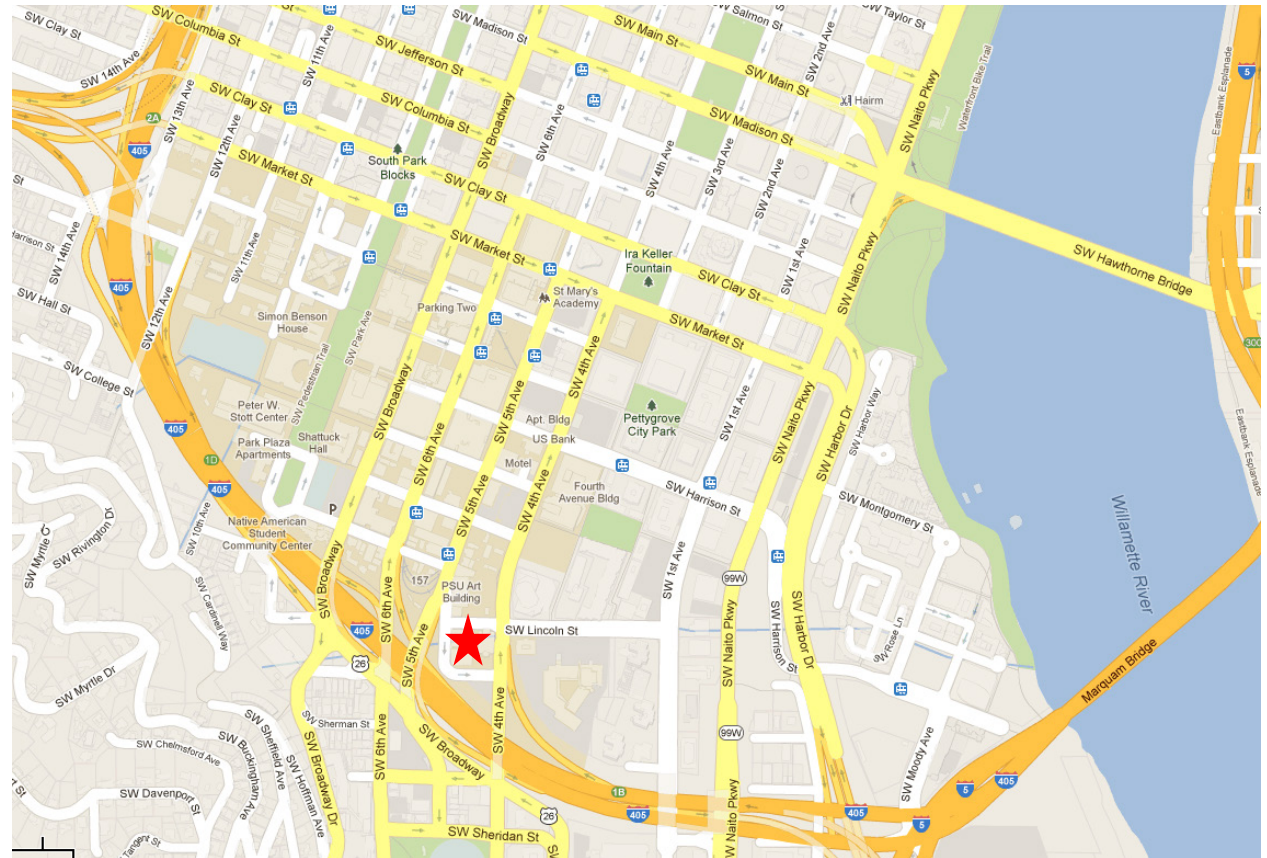

# Visiting the Institute for Natural Resources - Portland

Institute for Natural Resources -  
Portland  
Science and Education Center,  
Suite 140  
2112 SW 5th Ave  
Portland, OR 97201-4908

## Directions:

The Science and Education Center is at the corner of SW 5th and SW Lincoln streets at the southern edge of the PSU campus. INR's offices are on the ground floor in suite 140, with the main door accessible from the sidewalk on the NW corner of the building.

The yellow and green MAX lines end across the street to the northwest, and the number 17 bus runs down Lincoln Street. Street parking may be available, or see the PSU parking page at <http://www.pdx.edu/transportation/parking>.